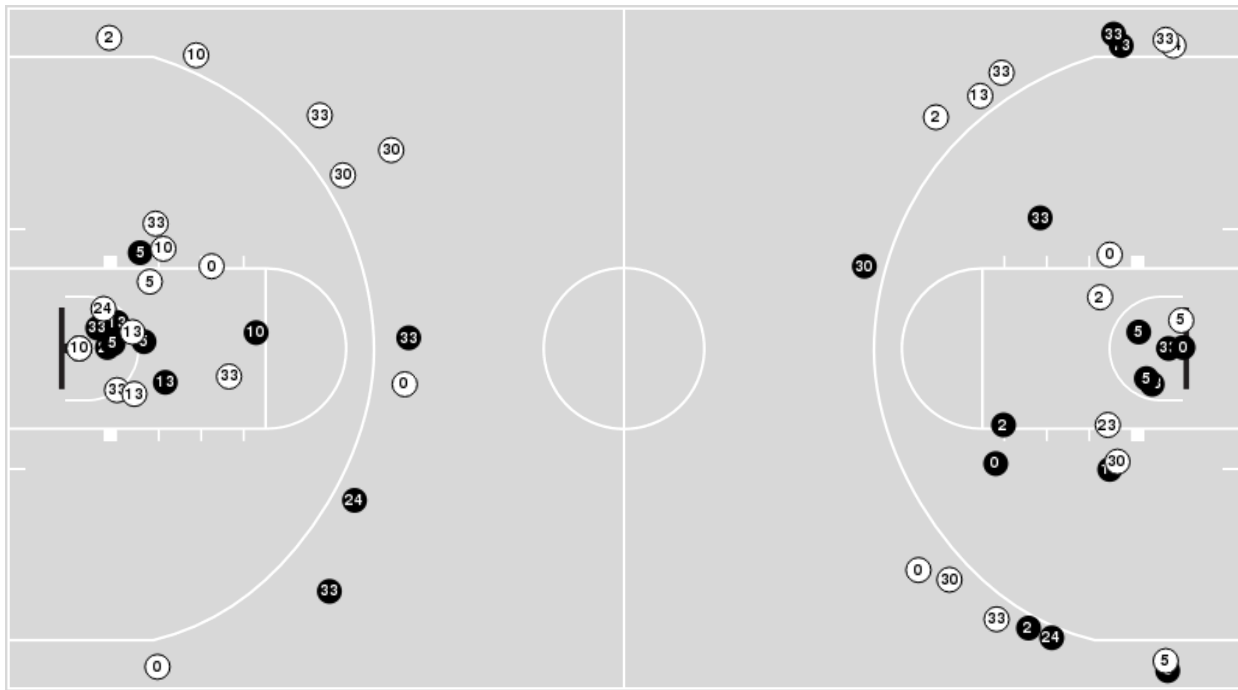

Officials: Mike Eades, Brian O'Connell, Tim Clougherty

Players => 0, 1, 2, 3, 4, 5, 10, 11, 12, 13, 20, 22, 23, 24, 30, 33 FG Types=>All Results=>All

Louisville

All Field Goals