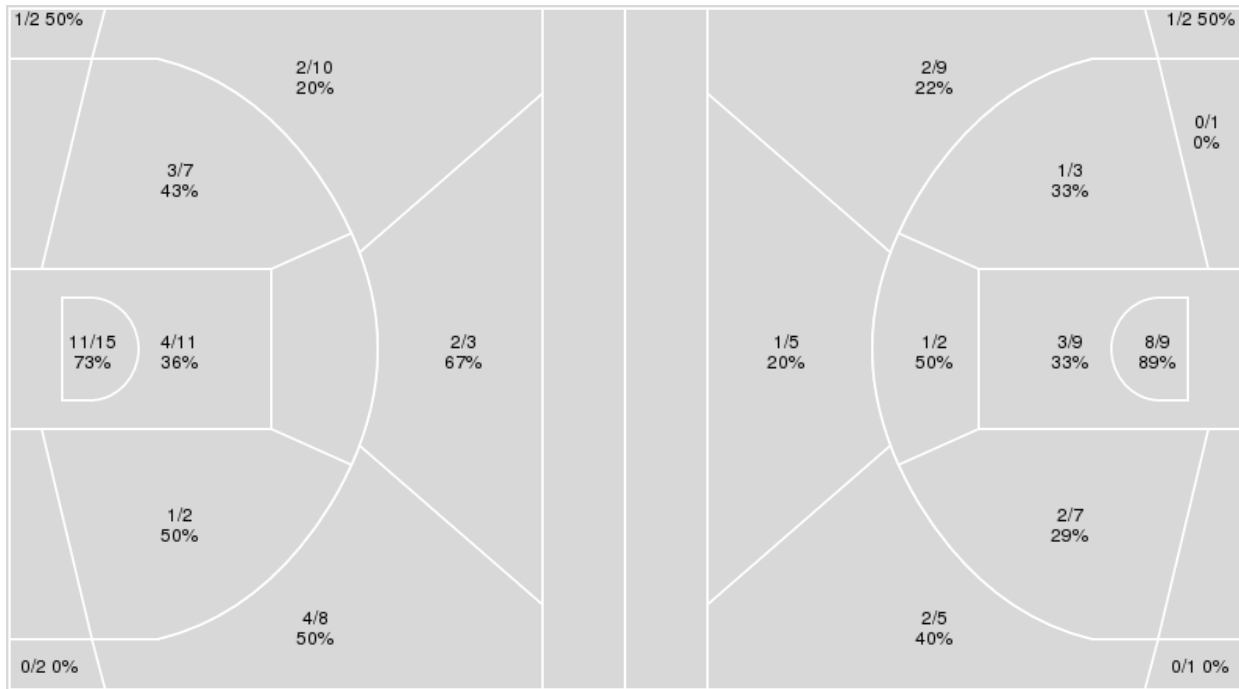

Officials: Mike Eades, Brian O'Connell, Tim Clougherty

{ Players => 0, 1, 2, 3, 4, 5, 10, 11, 12, 13, 20, 22, 23, 24, 30, 33; } FG
Types => All; Results => All;

{ Players => 0, 1, 2, 3, 4, 5, 11, 13, 15, 21, 22, 25, 30, 32, 34, 35, 42,
55; } FG Types => All; Results => All;

Louisville

North Carolina

Louisville	M/A	%
Field Goals	28/60	47
2 Points	19/35	54
3 Points	9/25	36
Free Throws	7/11	64

North Carolina	M/A	%
Field Goals	21/53	40
2 Points	15/31	48
3 Points	6/22	27
Free Throws	7/8	88