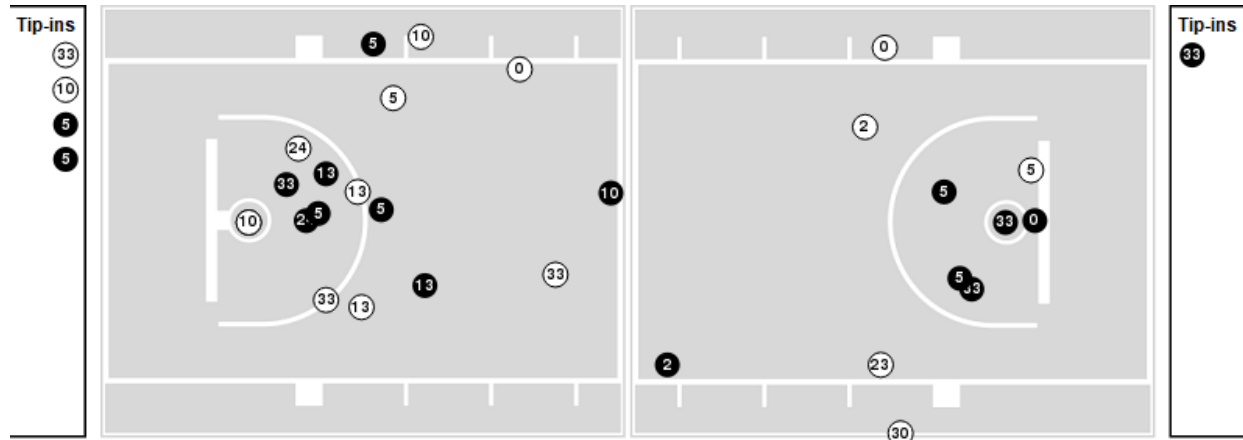

Blow Up Chart

● Made ○ Missed N - Player Number

Louisville	M/A	%
Field Goals	28/60	47
2 Points	19/35	54
3 Points	9/25	36
Free Throws	7/11	64

Louisville	M/A	%
Points in the Paint	30 (15 / 26)	58
Fast Break Points	4 (2/2)	100
Second Chance Points	9 (5/13)	38
Effective FG%	54