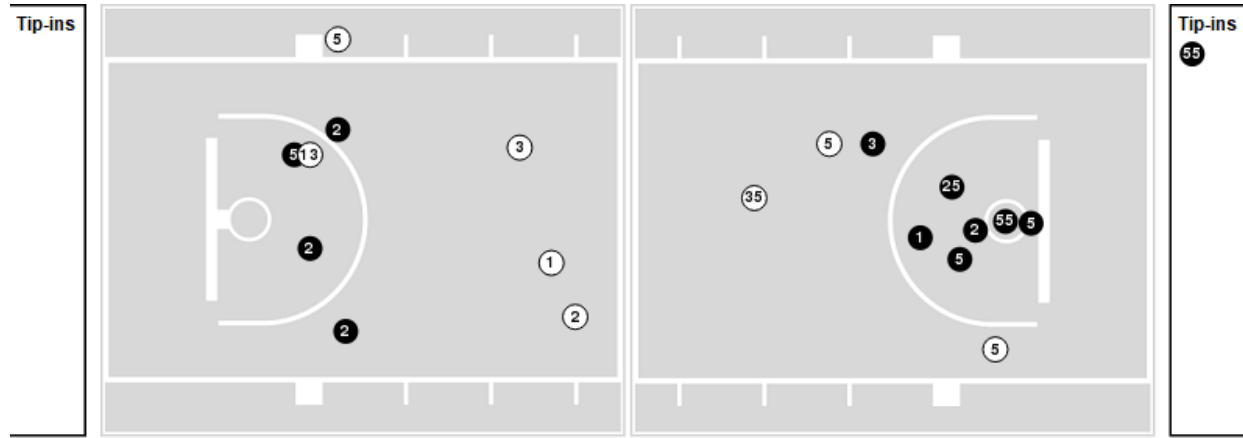

Blow Up Chart

N Made   **O** Missed   **N** - Player Number

North Carolina	M/A	%
Field Goals	21/53	40
2 Points	15/31	48
3 Points	6/22	27
Free Throws	7/8	88

North Carolina	M/A	%
Points in the Paint	22 (11 / 18)	61
Fast Break Points	2 (1/1)	100
Second Chance Points	6 (5/9)	56
Effective FG%	45